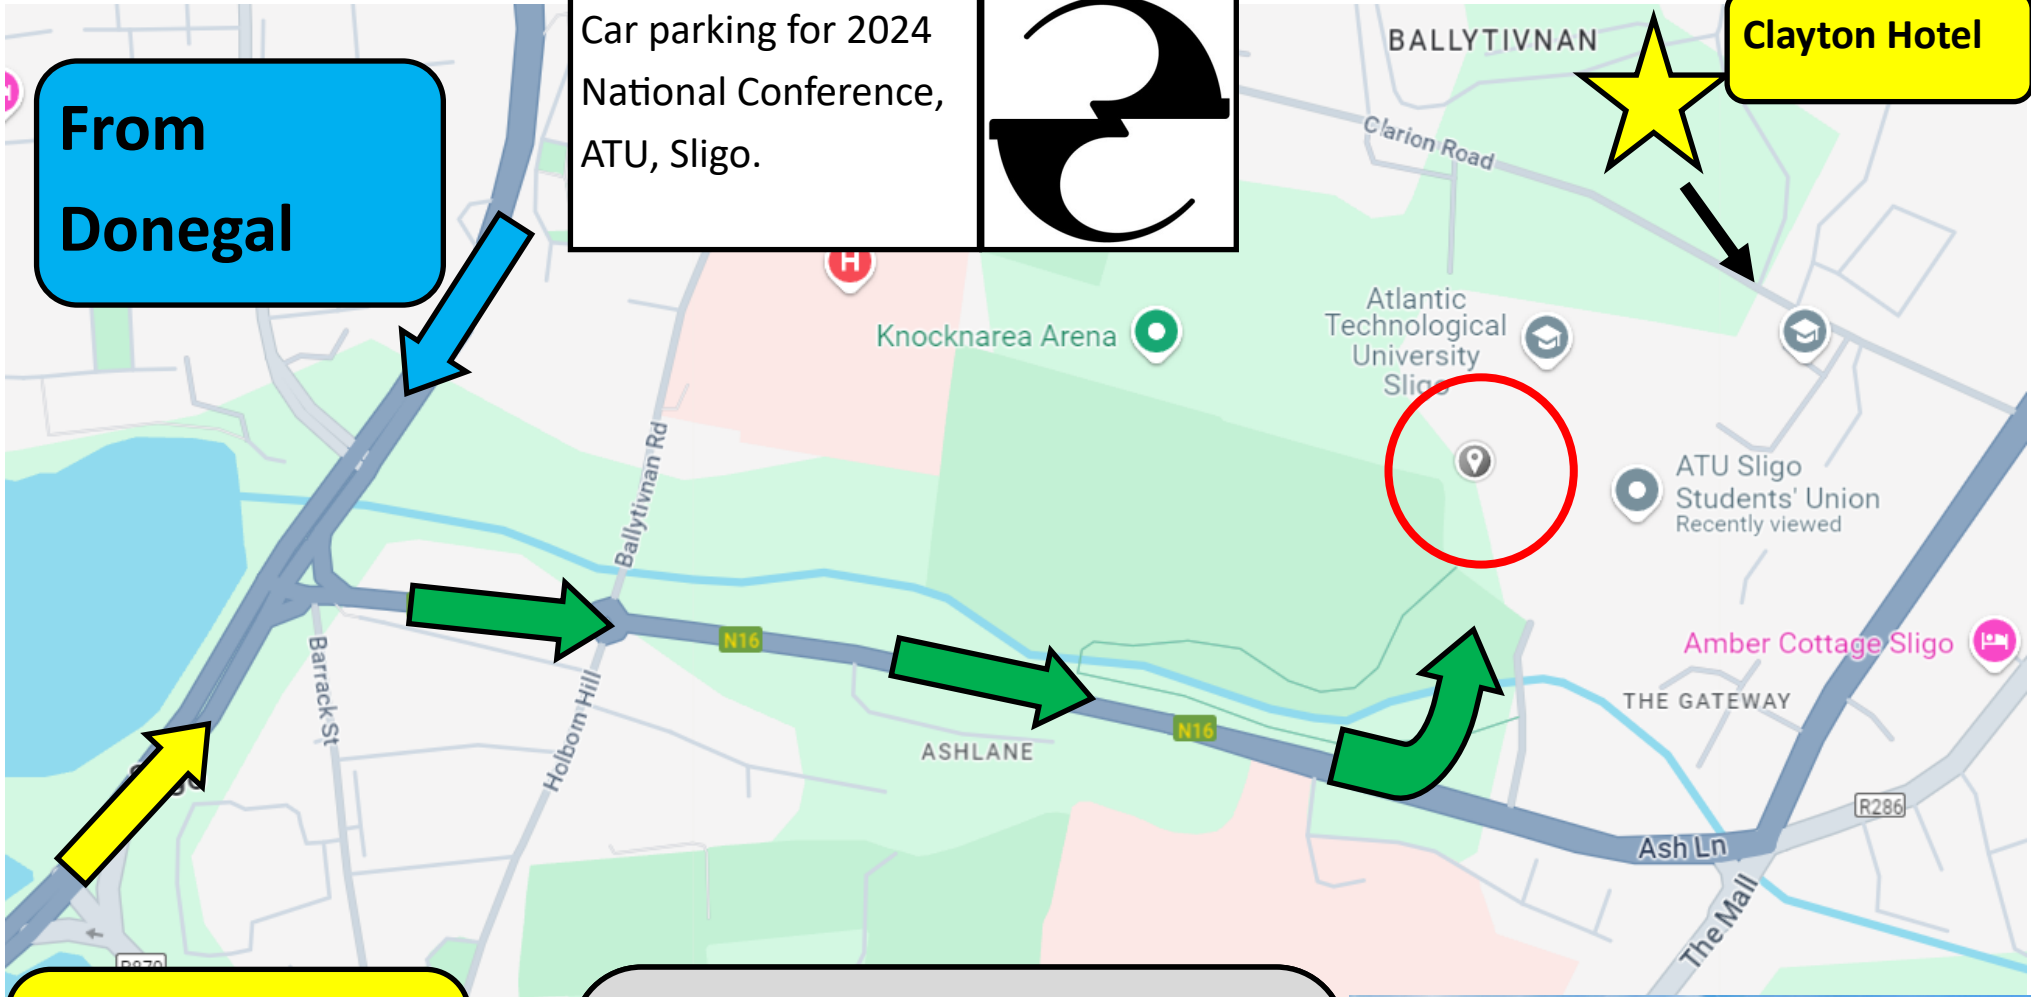

From Donegal

Car parking for 2024 National Conference, ATU, Sligo.

Clayton Hotel

**From Dublin/
Galway**

Use main carpark off the N16 Road/
Ashlane (opposite entrance to Hospital
Carpark).
Car park located in red circle (use car
park beside the Fish monument).

Project Competition

Reverse up ramp to bring project into Hume Hall for project competition.