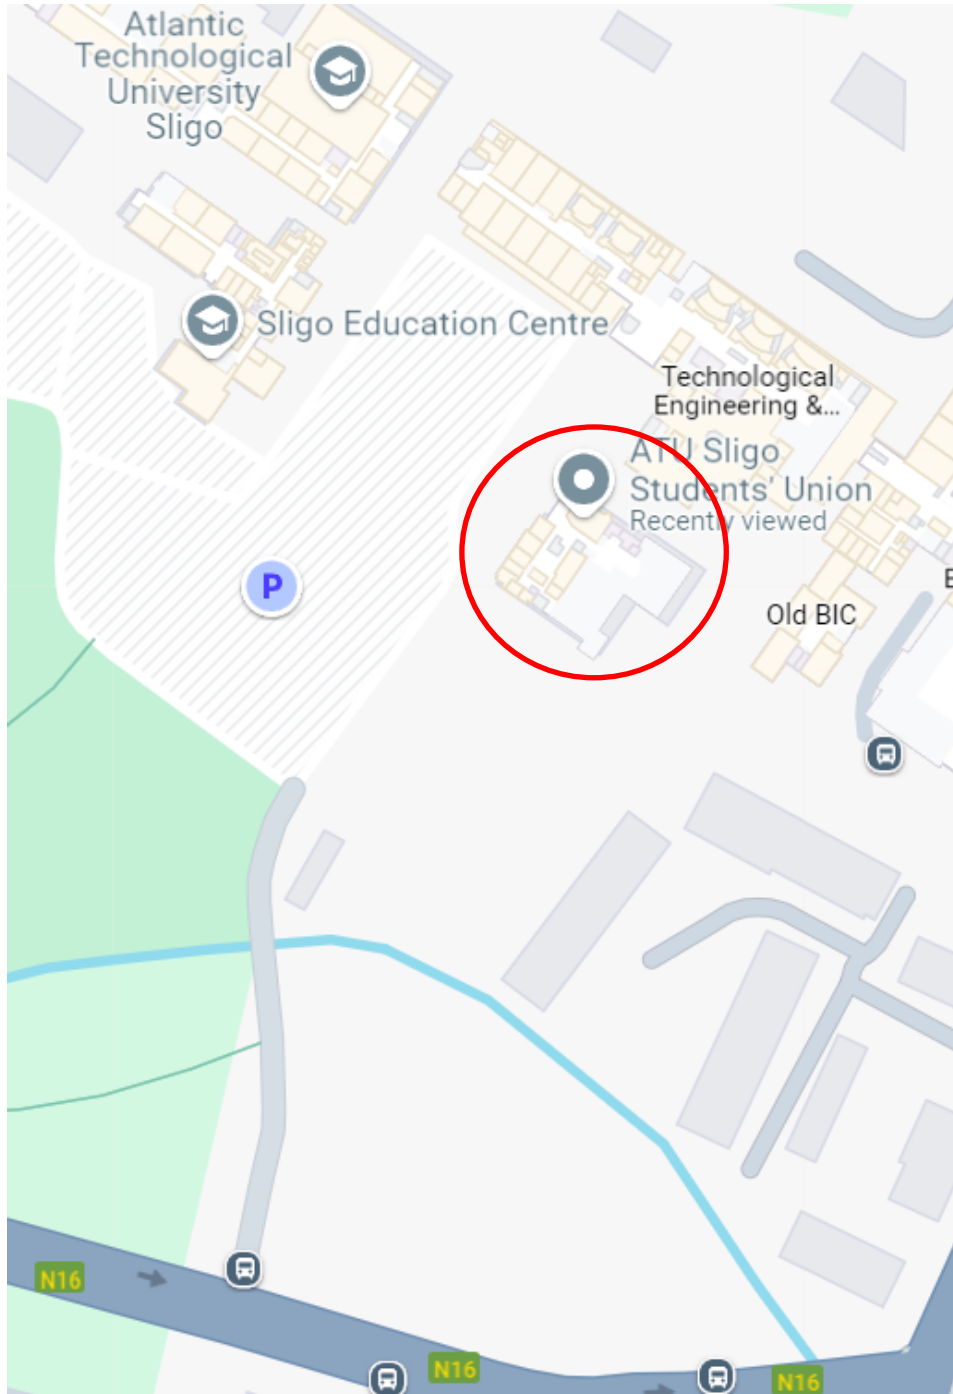

From Donegal

Car parking for 2024 National Conference, ATU, Sligo.

Clayton Hotel

**From Dublin/
Galway**

Use main carpark off the N16 Road/
Ashlane (opposite entrance to Hospital
Carpark).
Car park located in red circle (use car
park beside the Fish monument).